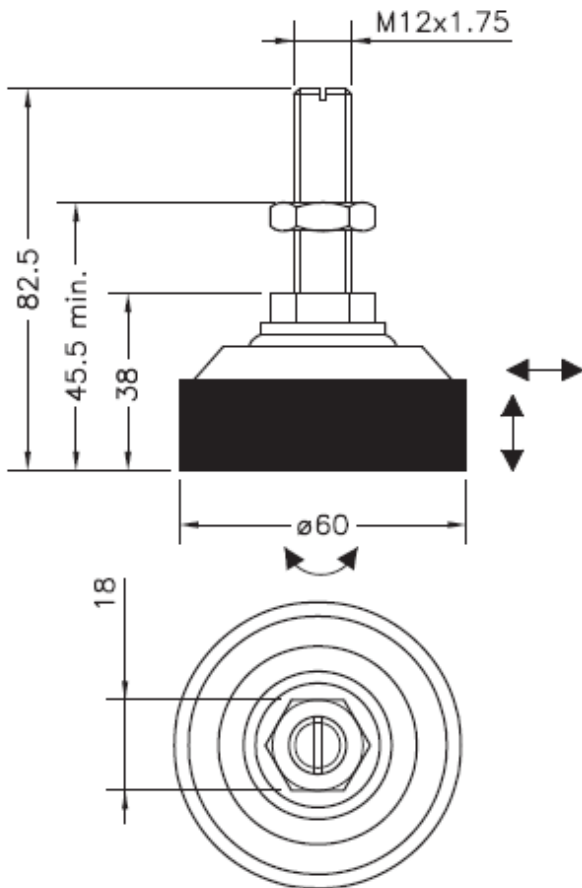

### Thames Side Sensors

#### T85 Stainless Steel Load Cell

#### Load Foot Mounting – Type FT12i

Capacity range 300kg - 2500kg