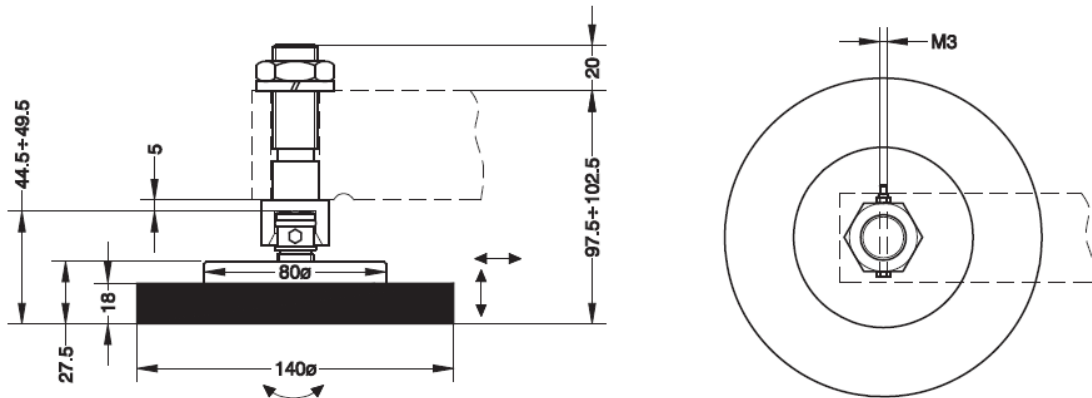

Thames Side Sensors
T85 Stainless Steel Load Cell

Load Foot Mounting – Type 35917i
Capacity range 3000kg - 5000kg

AUSTSYS TECHNOLOGIES PTY LTD
9 Yiannis Court, Springvale VIC 3171, Australia
T: 1300 212 174