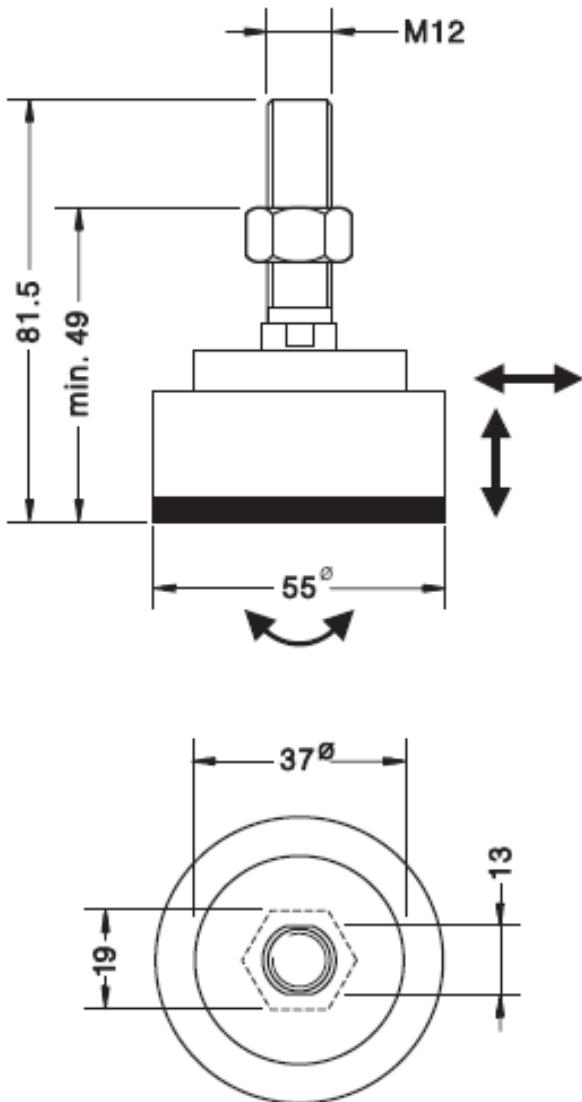

Thames Side Sensors
T85 Stainless Steel Load Cell

Load Foot Mounting – Type 35901

Capacity 300-2500kg

AUSTSYS TECHNOLOGIES PTY LTD

9 Yiannis Court, Springvale VIC 3171, Australia
T: 1300 212 174

info@austsystechnologies.com.au www.austsystechnologies.com.au